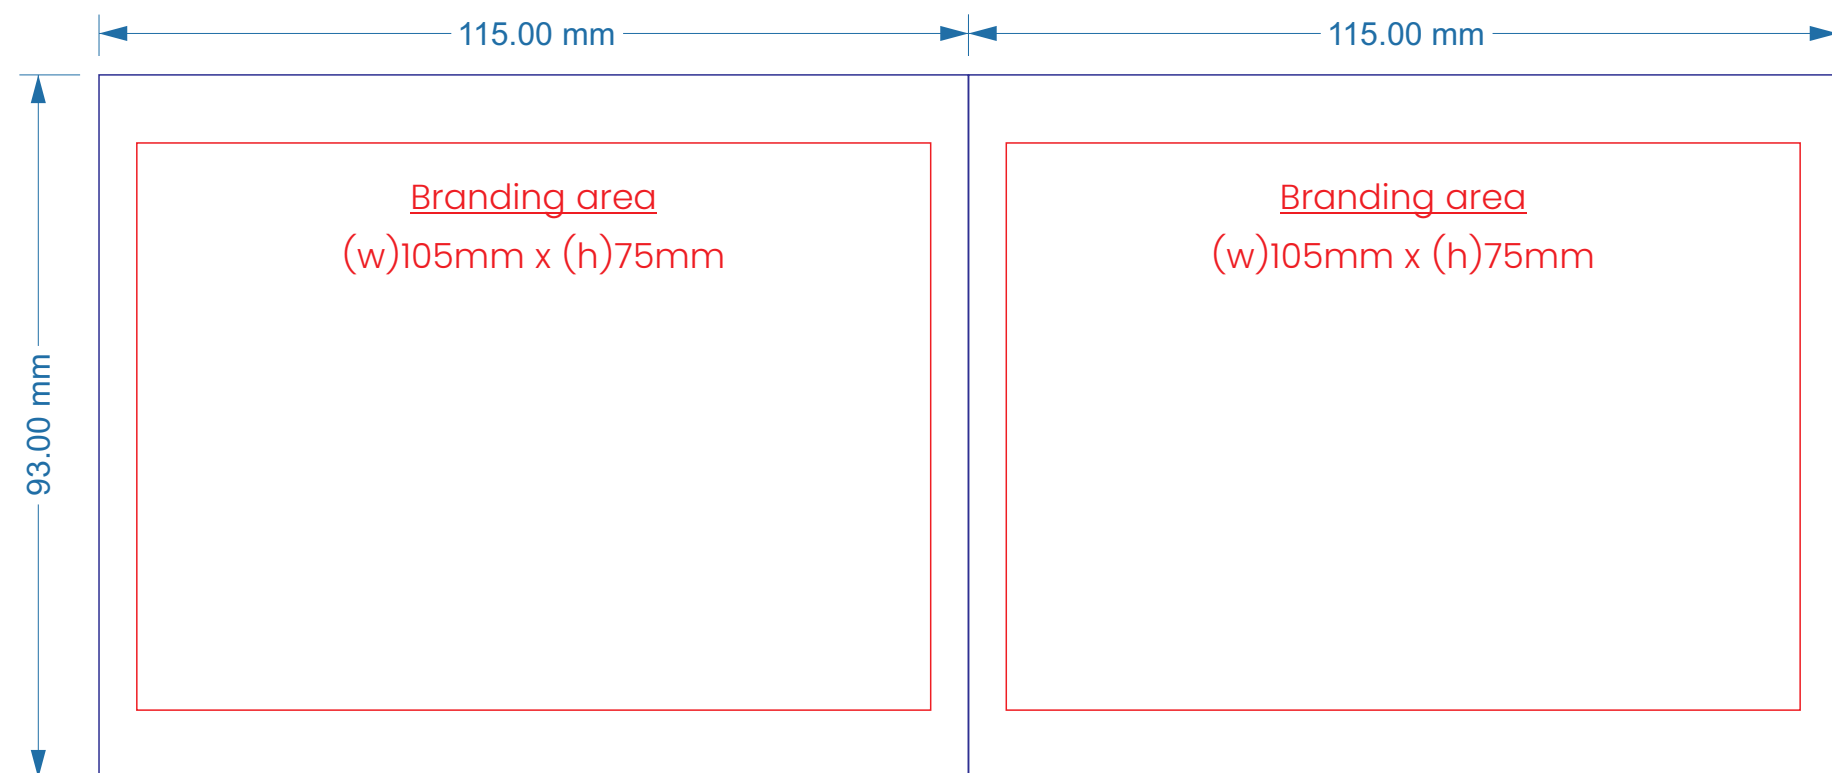

LUMOSS
MOULDINGS

**STANDARD 750ML BOTTLE
SCREEN PRINTING - BRANDING GUIDE**

Panel size seam to seam line
Join panels when wrapping

File Formats in CMYK - Print Friendly

EPS/Ai/Cdr - EPS, Ai and Cdr files are generic vector files that can be opened in vector software like Adobe Illustrator and Corel Draw.
PDF - Can be opened and viewed without vector software but still preserve editable elements.

Additional Information

This Product & Print is limited to - **5 Colours**
Redraw Fees will apply if Print Ready files are not supplied
Please provide artwork pantone colours (Excluding Black & White)