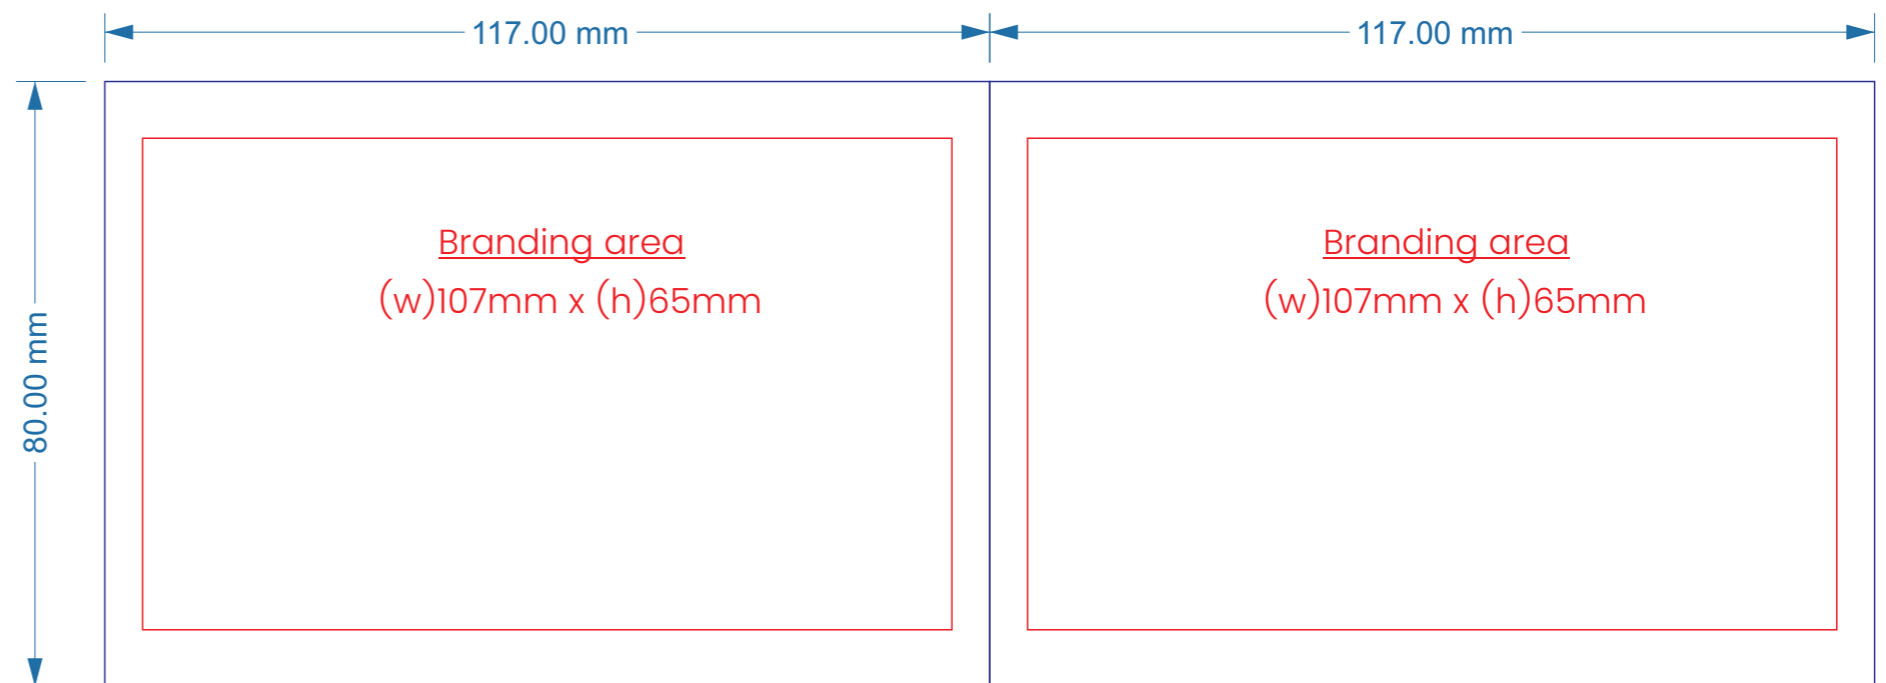

**LUMOSS**  
MOULDINGS

**750ML SPORTEC 4 BOTTLE  
SCREEN PRINTING - BRANDING GUIDE**

Panel size seam to seam line  
Join panels when wrapping

**File Formats in CMYK - Print Friendly**

EPS/Ai/Cdr - EPS, Ai and Cdr files are generic vector files that can be opened in vector software like Adobe Illustrator and Corel Draw.  
PDF - Can be opened and viewed without vector software but still preserve editable elements.

**Additional Information**

This Product & Print is limited to - **5 Colours**  
Redraw Fees will apply if Print Ready files are not supplied  
Please provide artwork pantone colours (Excluding Black & White)