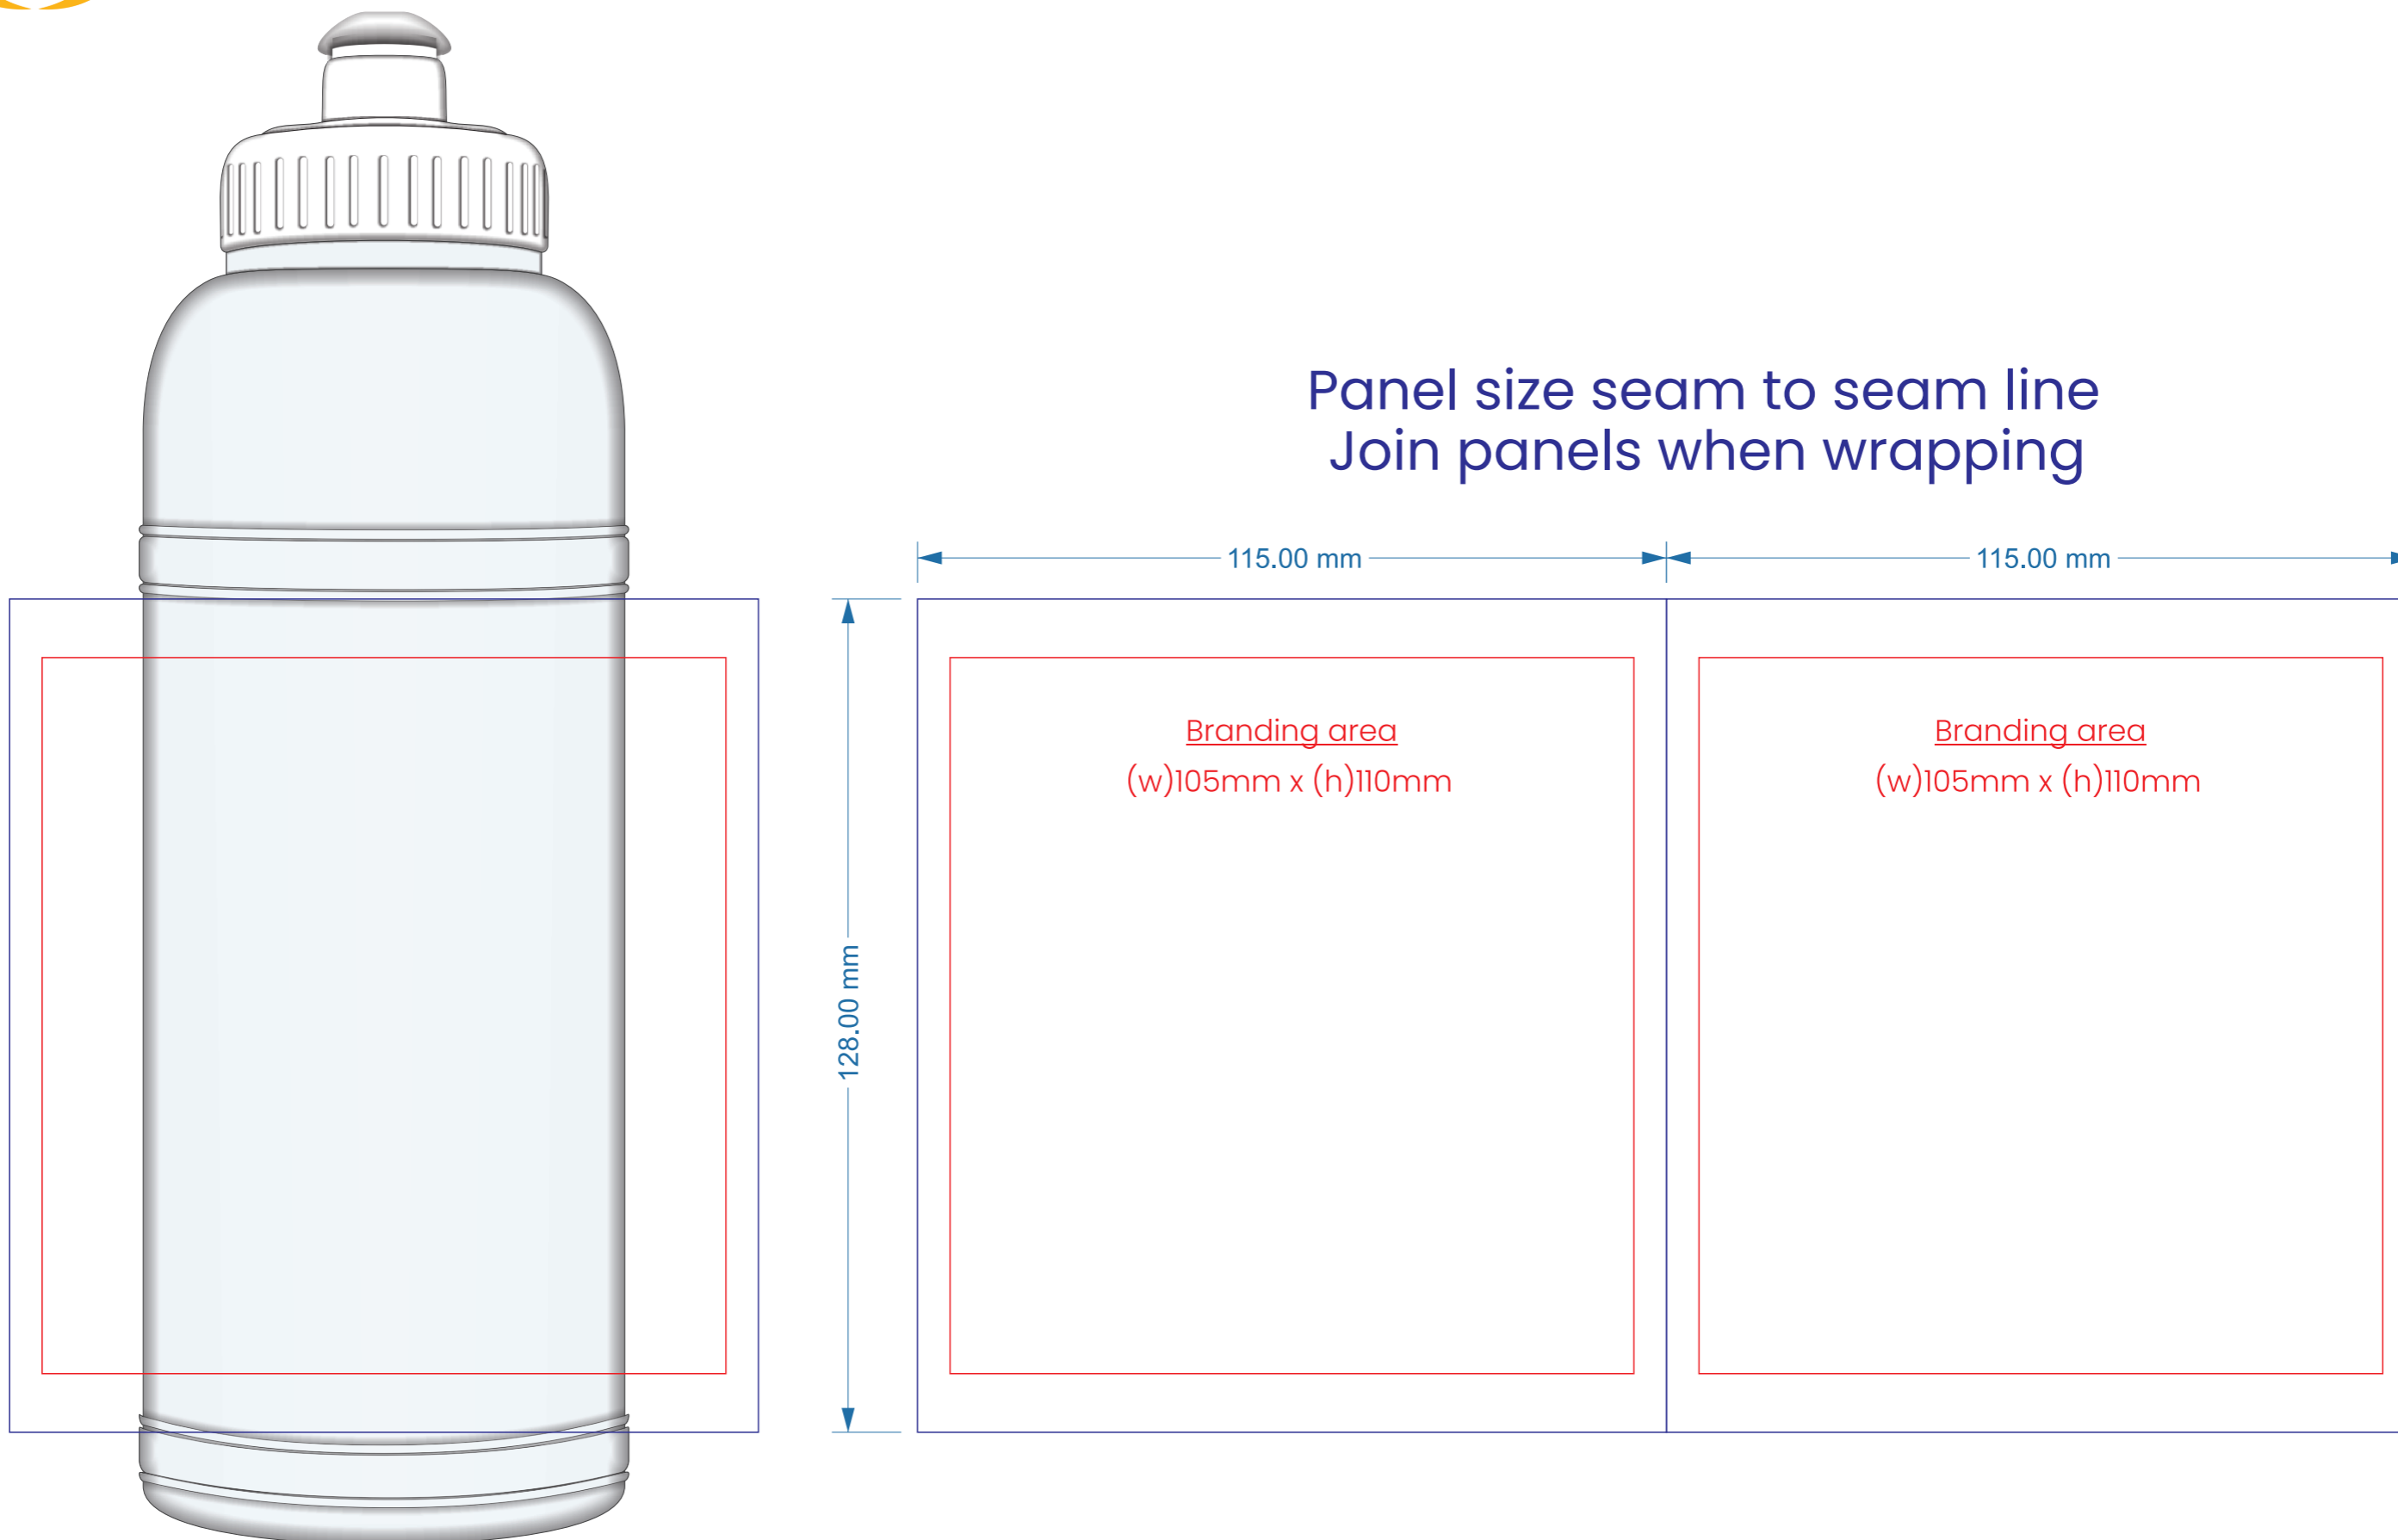

LUMOSS
MOULDINGS

**750ML SPORTEC 6 BOTTLE
SCREEN PRINTING - BRANDING GUIDE**

Panel size seam to seam line
Join panels when wrapping

File Formats in CMYK - Print Friendly

EPS/Ai/Cdr - EPS, Ai and Cdr files are generic vector files that can be opened in vector software like Adobe Illustrator and Corel Draw.
PDF - Can be opened and viewed without vector software but still preserve editable elements.

Additional Information

This Product & Print is limited to - **5 Colours**
Redraw Fees will apply if Print Ready files are not supplied
Please provide artwork pantone colours (Excluding Black & White)