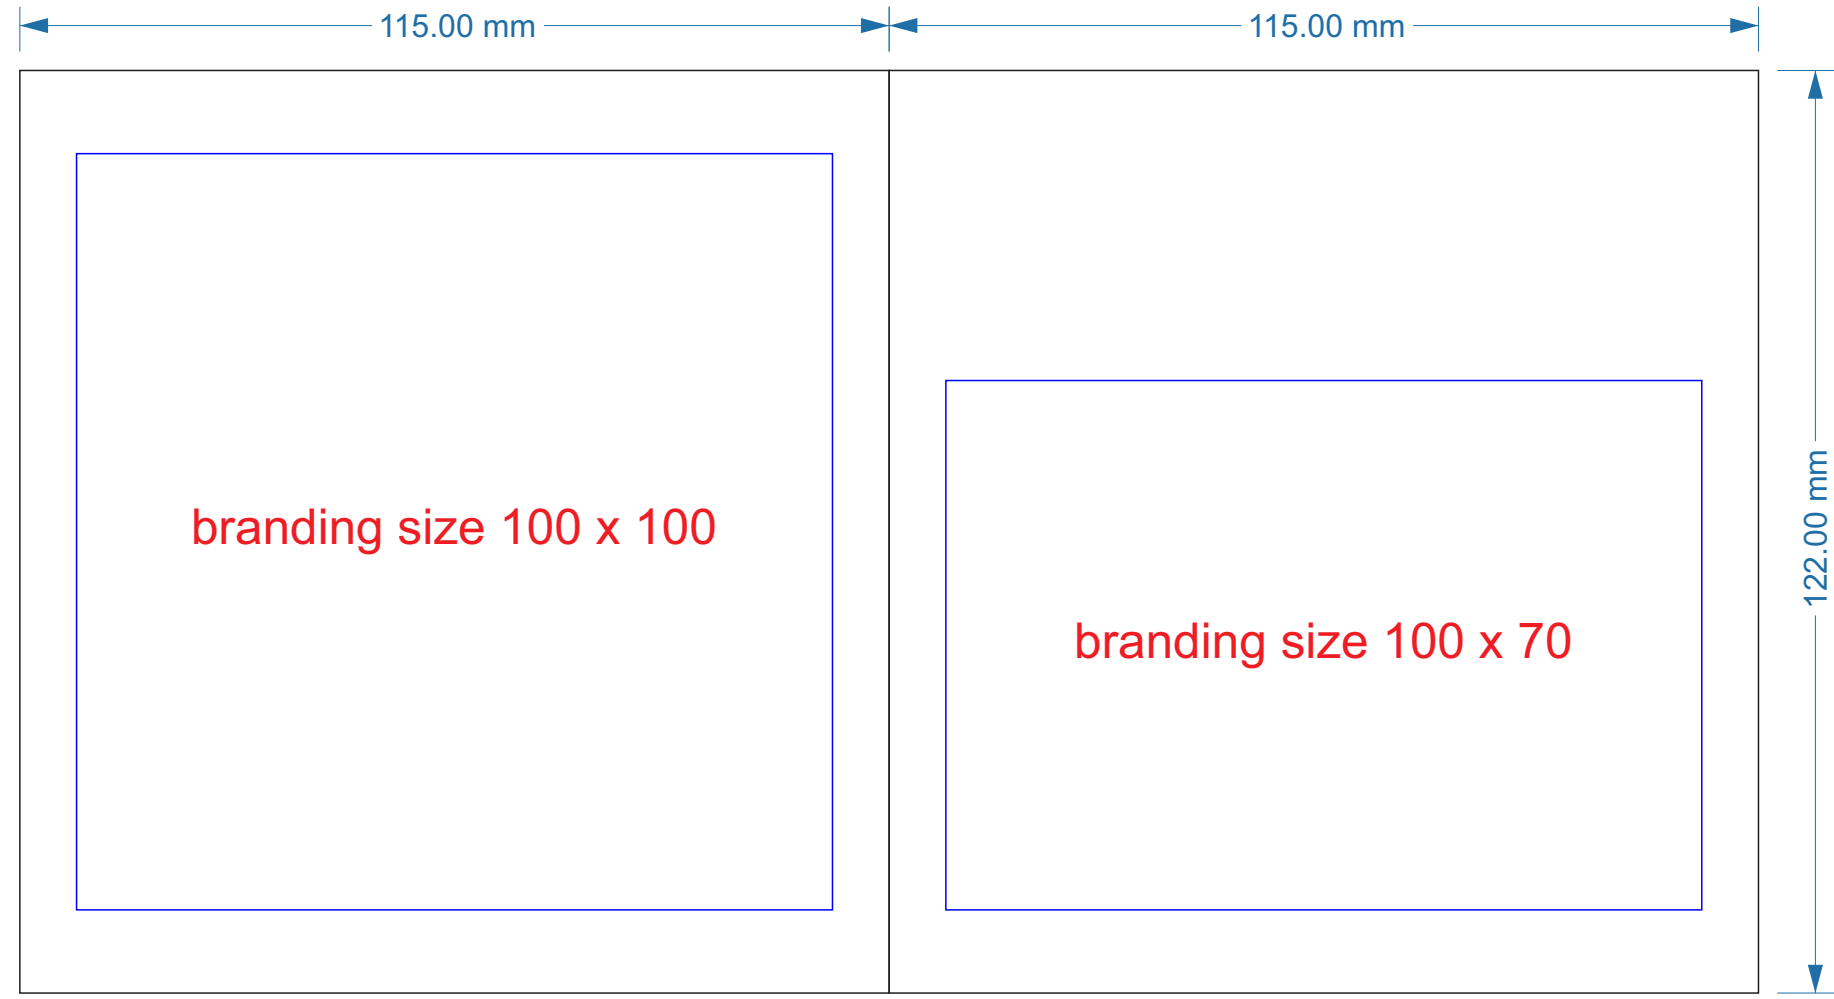

Front

Back

Panel size seam to seam line
Join panels when wrapping

branding size 100 x 100

branding size 100 x 70

front

back

File Formats in CMYK - Print Friendly