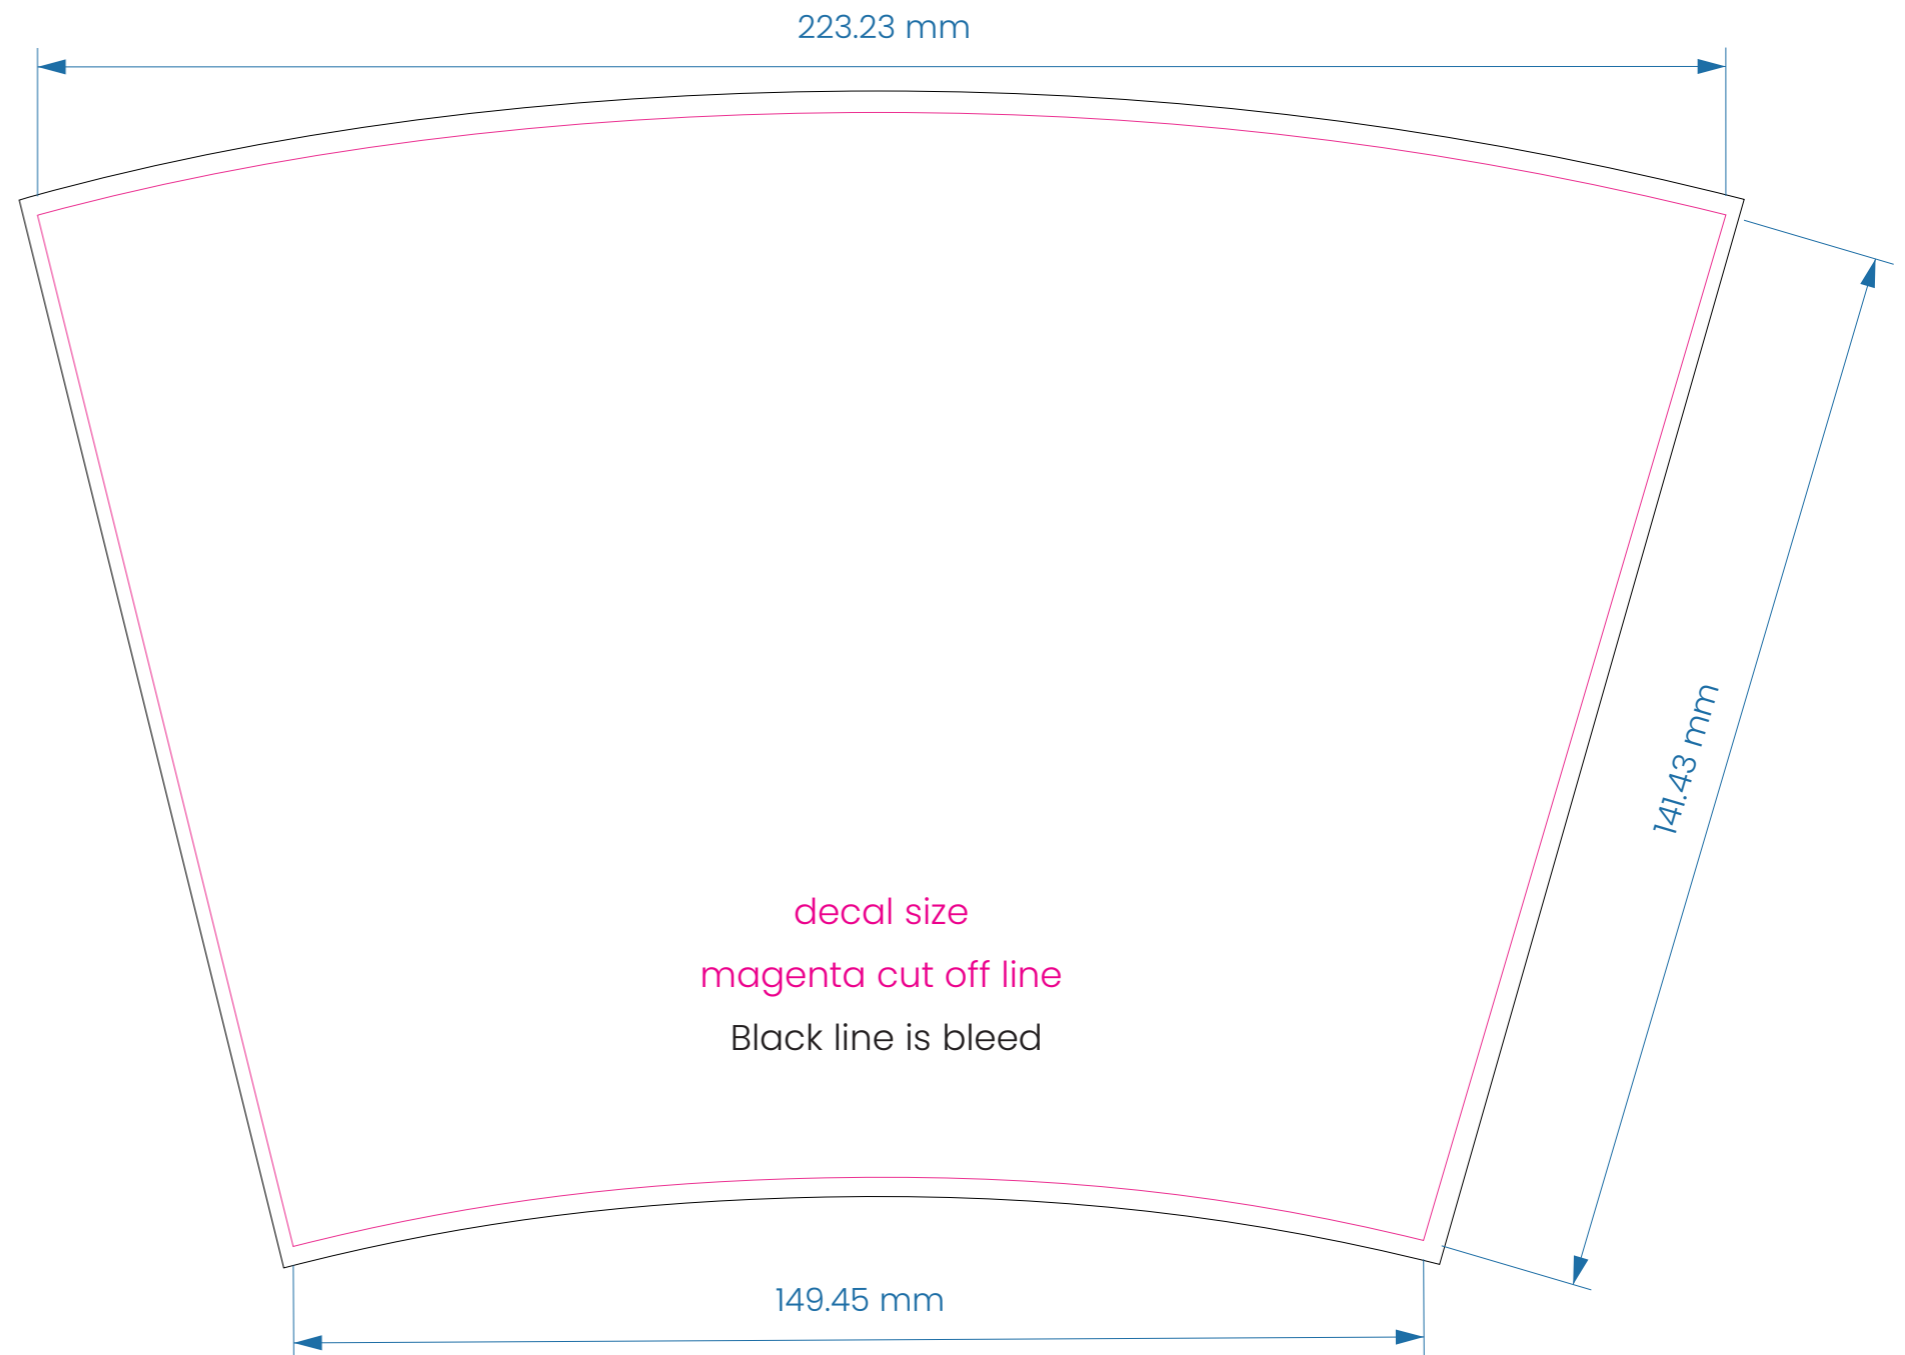

LUMOSS
MOULDINGS

**400ML DOUBLE WALL TRAVEL CUP
STICKER PRINTING - BRANDING GUIDE**

BRANDING WILL BE ON THE INNER WALL

File Formats in CMYK - Print Friendly

EPS/Ai/Cdr - EPS, Ai and Cdr files are generic vector files that can be opened in vector software like Adobe Illustrator and Corel Draw.
PDF - Can be opened and viewed without vector software but still preserve editable elements.

Additional Information

This Product & Print is limited to - **5 Colours**
Redraw Fees will apply if Print Ready files are not supplied
Please provide artwork pantone colours (Excluding Black & White)