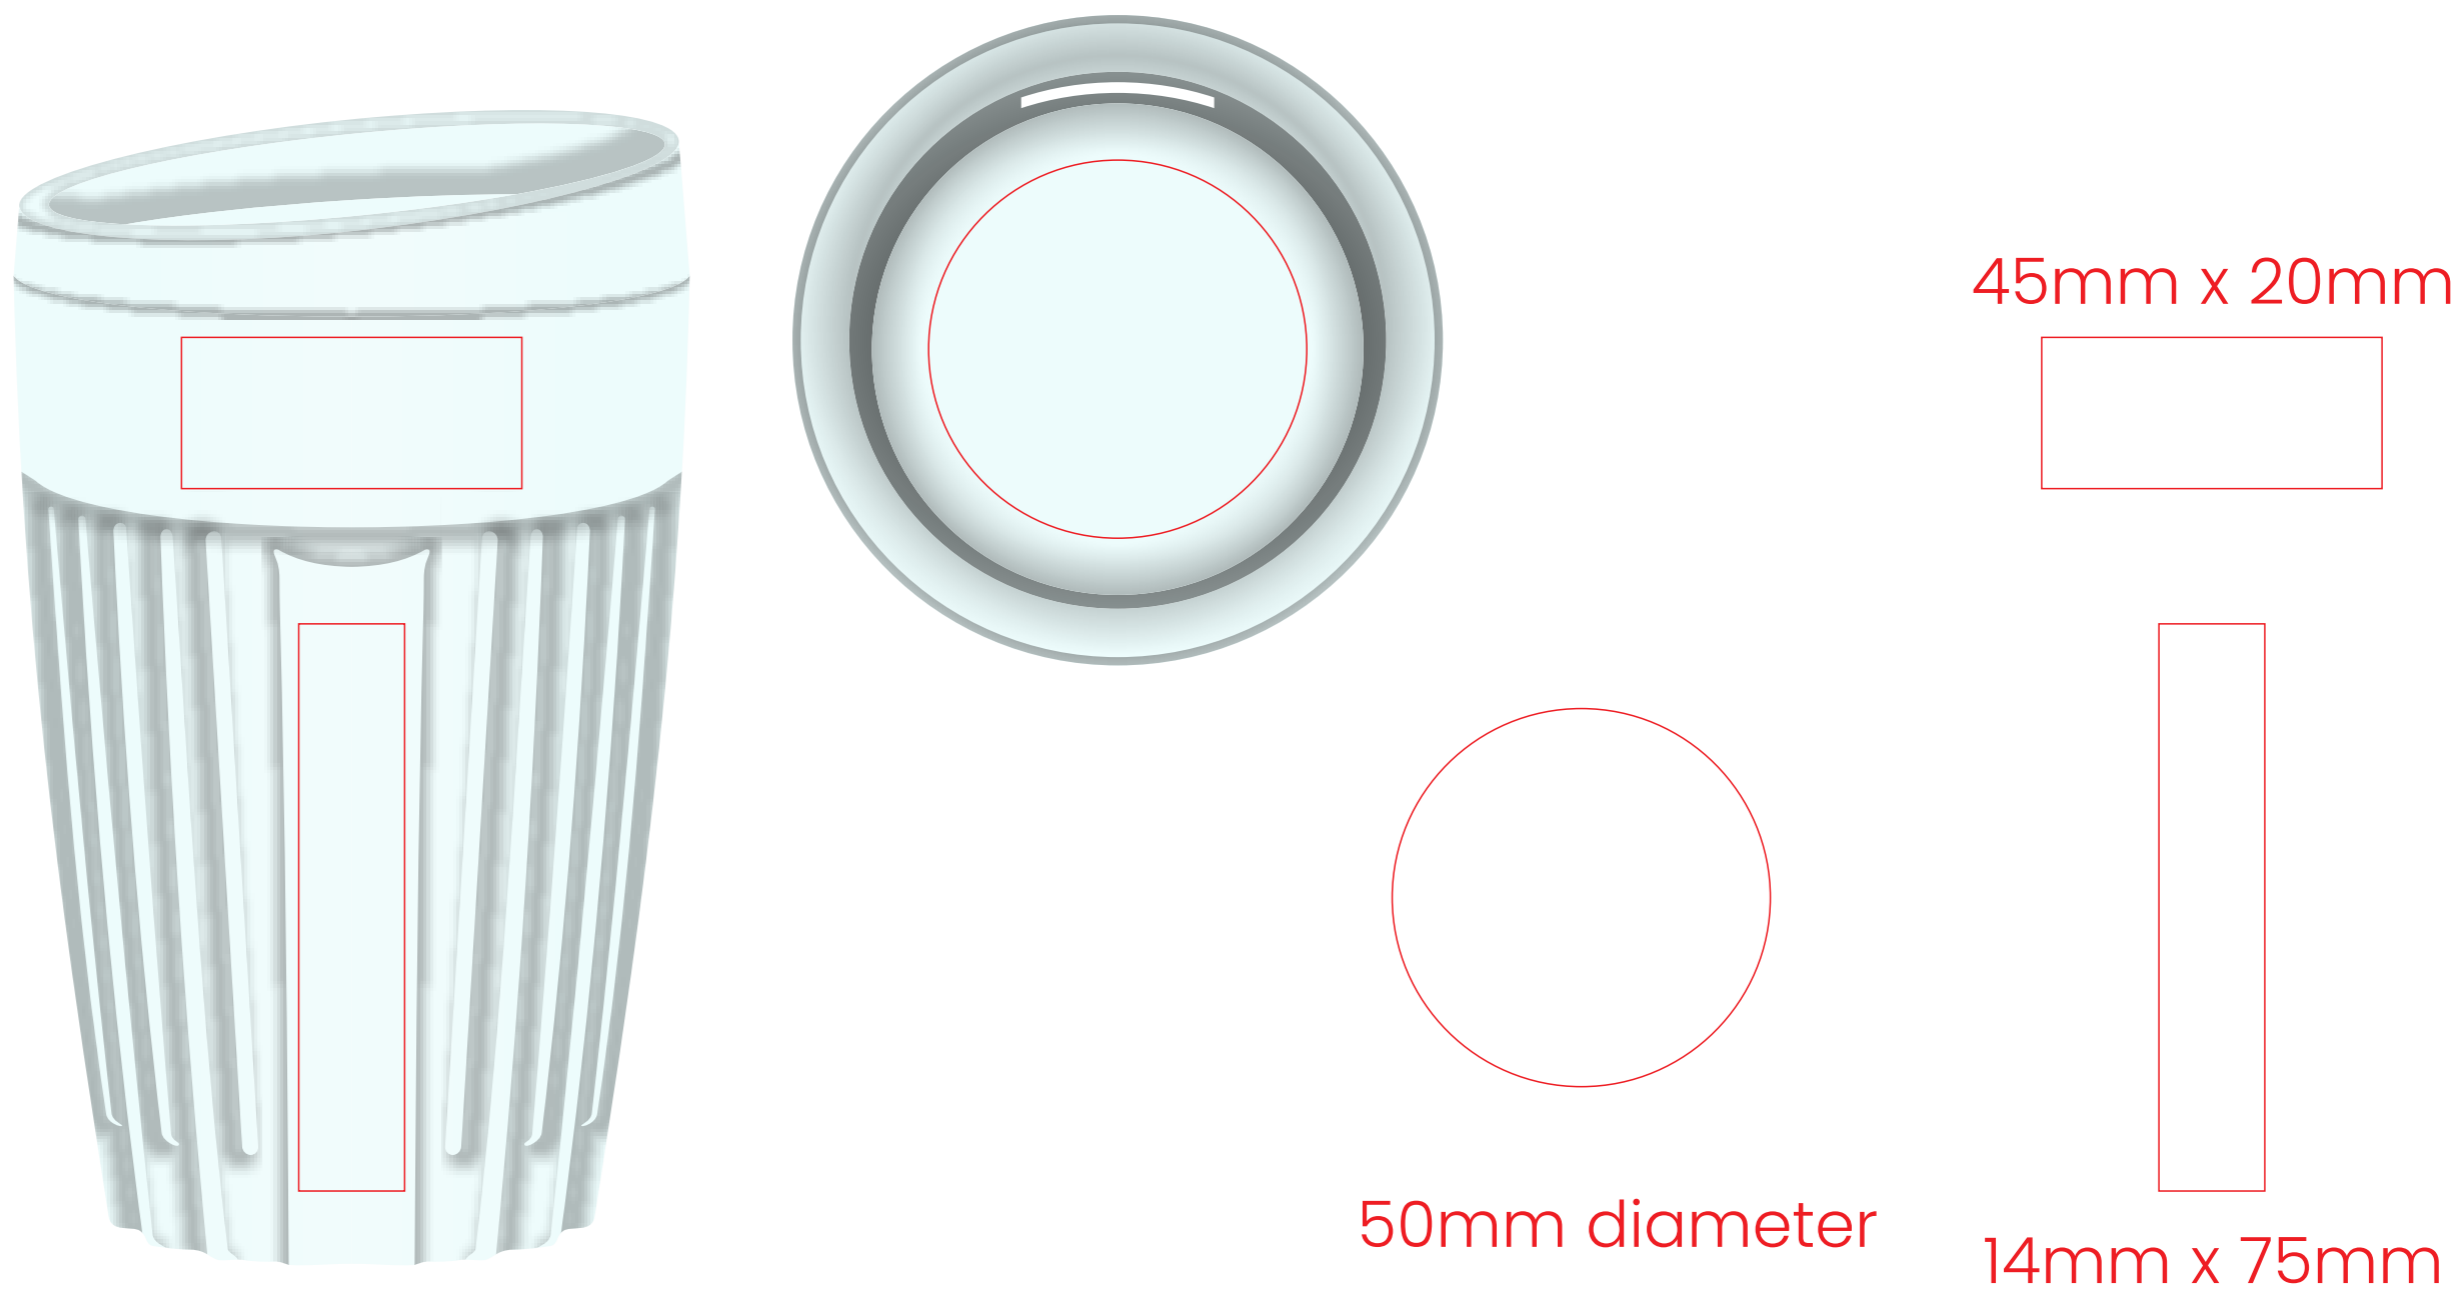

LUMOSS
MOULDINGS

**RIBBED COFFEE TUMBLER 350ML
PAD PRINTING - BRANDING GUIDE**

45mm x 20mm

50mm diameter

14mm x 75mm

File Formats in CMYK - Print Friendly

EPS/Ai/Cdr - EPS, Ai and Cdr files are generic vector files that can be opened in vector software like Adobe Illustrator and Corel Draw.
PDF - Can be opened and viewed without vector software but still preserve editable elements.