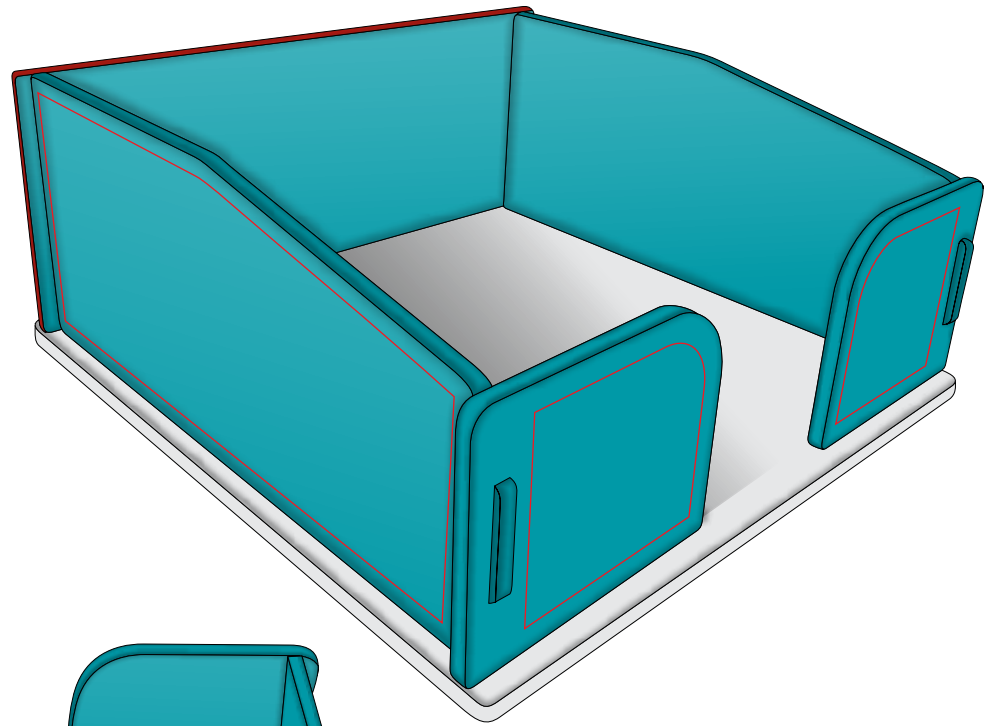

LUMOSS
MOULDINGS

**LUMODULAR PAPER CUBE
SCREEN - BRANDING
GUIDE**

BRANDING AREA
96mm x 40mm

BRANDING AREA
96mm x 40mm

BRANDING AREA
29mm x 28mm

BRANDING AREA
95mm x 40mm

BRANDING AREA
29mm x 28mm

File Formats in CMYK - Print Friendly