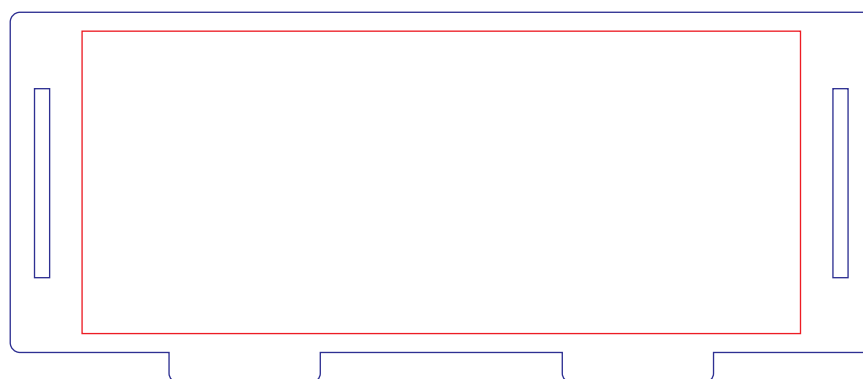

LUMOSS
MOULDINGS

**LUMODULAR PAPER CUBE
SCREEN - BRANDING
GUIDE**

BRANDING AREA
96mm x 40mm

BRANDING AREA
96mm x 40mm

BRANDING AREA
29mm x 28mm

BRANDING AREA
95mm x 40mm

BRANDING AREA
29mm x 28mm

File Formats in CMYK - Print Friendly