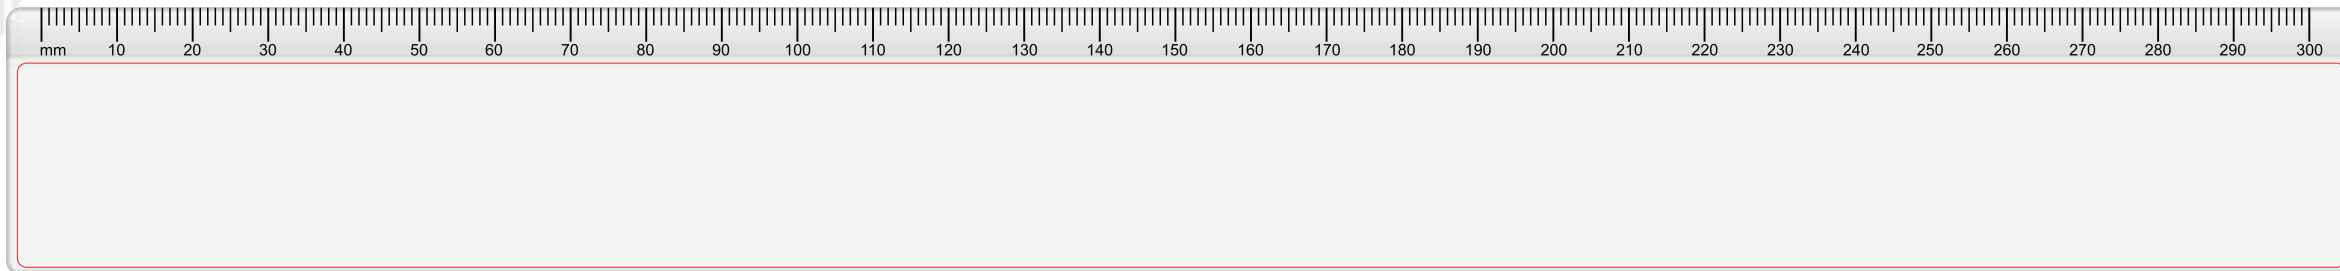

LUMOSS
MOULDINGS

30CM -35MM RULER PAD/SCREEN/STICKER - BRANDING GUIDE

308mm x 27mm

File Formats in CMYK - Print Friendly

EPS/Ai/Cdr - EPS, Ai and Cdr files are generic vector files that can be opened in vector software like Adobe Illustrator and Corel Draw.