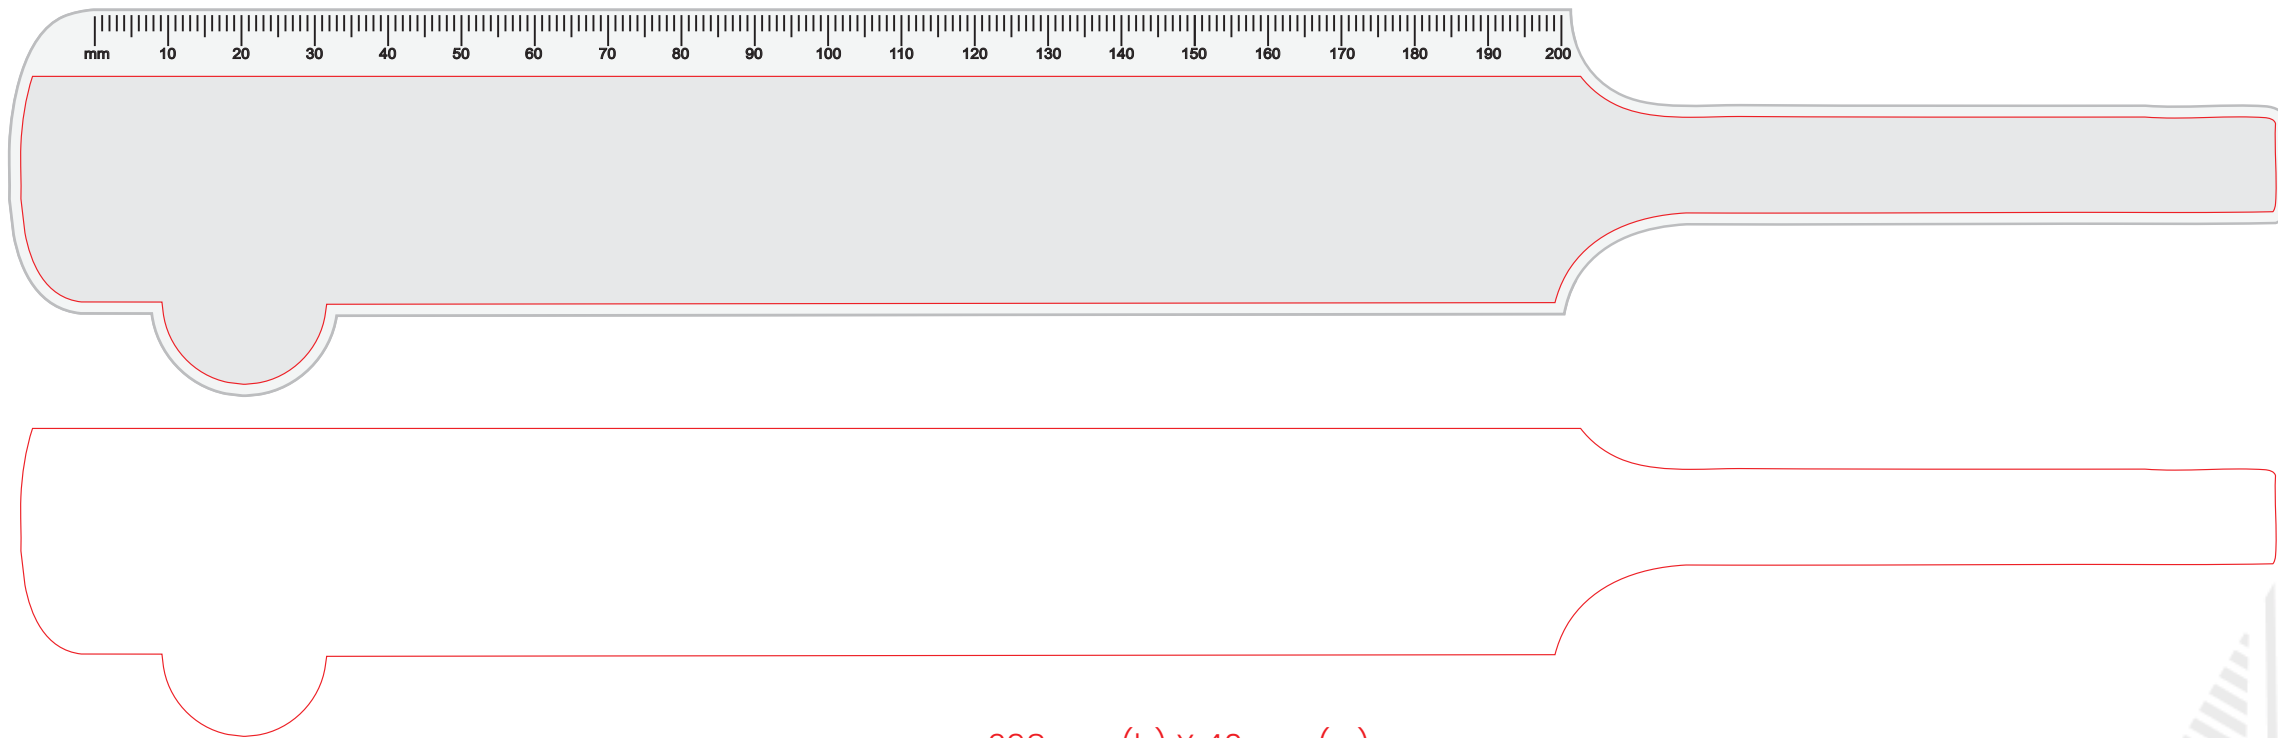

LUMOSS
MOULDINGS

CRICKET BAT 20CM RULER SCREEN - BRANDING GUIDE

298mm (h) X 40mm (w)
ARTWORK TO FIT WITHIN SHAPE

File Formats in CMYK - Print Friendly

EPS/Ai/Cdr - EPS, Ai and Cdr files are generic vector files that can be opened in vector software like Adobe Illustrator and Corel Draw.