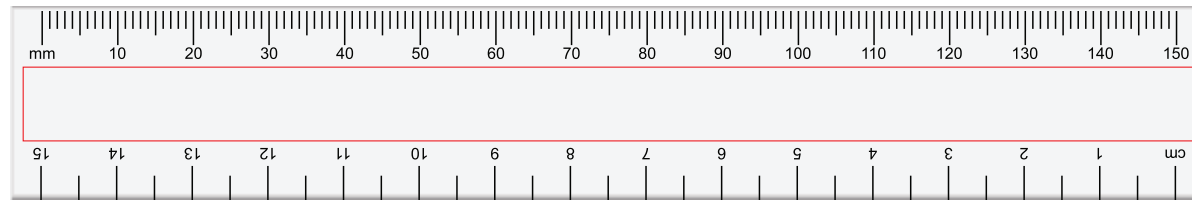

LUMOSS
MOULDINGS

15CM -25MM RULER PAD/SCREEN/STICKER - BRANDING GUIDE

155mm x 9.7mm

Branding to fit within shape

File Formats in CMYK - Print Friendly

EPS/Ai/Cdr - EPS, Ai and Cdr files are generic vector files that can be opened in vector software like Adobe Illustrator and Corel Draw.