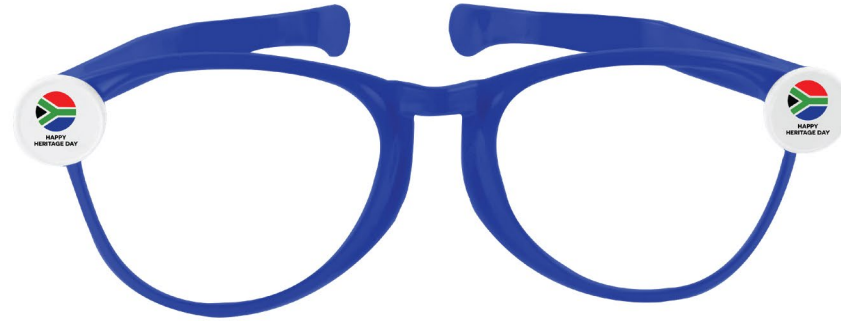

**HAPPY
HERITAGE DAY**

SPORTS EVENTS PRODUCTS

**RUGBY MEMORY
BALL 500ML**

**SOCCER DOME
TUMBLER 600ML**

FUN SOCCER GLASSES

**REFEREE WHISTLE WITH CORD
LANYARD**

VUVUZELA

**BRANDED PRODUCT
PRESENTATION**